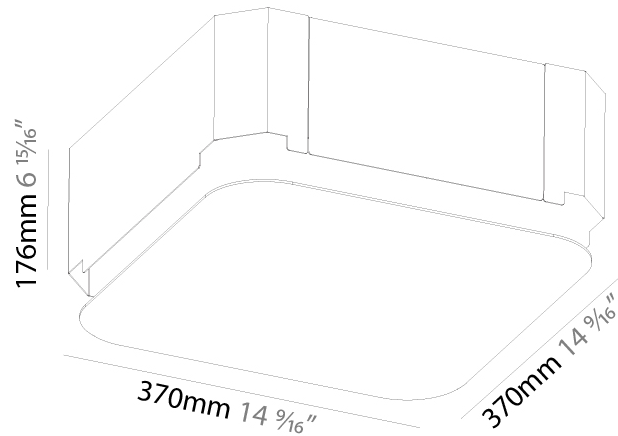

#### PHYSICAL

Shape: Square
Length (mm): 370
Length (in): 14 <sup>9</sup> / <sub>16</sub>
Width (mm): 370
Width (in): 14 <sup>9</sup> / <sub>16</sub>
Height (mm): 120
Height (in): 4 <sup>3</sup> / <sub>4</sub>
Light Distribution: Direct
Weight (kg): 3.458
Weight (lbs): 7.61
Diffuser: PMMA - Opal or Micro-Prism
Fixture Finish: SSR / BKV / CWI / CRY / HAB / UFT / ITA / RUA / FTG / MYG / LOD / PUS / FRO / FUP / KIA / POP / BLS / SPG / MEY / GOH / GUM / CHC / COM / ABZ / JAG / OBR / MOS / ROR
Fixture Material: Extruded Aluminum / Steel

### PHYSICAL

Shape: Square  
 Length (mm): 370  
 Length (in): 14 9/16  
 Width (mm): 370  
 Width (in): 14 9/16  
 Depth (mm): 176  
 Depth (in): 6 15/16  
 Ceiling Thickness (mm): 10 / 12.5 / 15 / 25 / 30  
 Ceiling Thickness (in): 3/8 or 1/2 or 9/16 or 1 or 1 3/16  
 Min. Recessing Depth (mm): 200  
 Min. Recessing Depth (in): 7 7/8  
 Light Distribution: Direct  
 Weight (kg): 4.236  
 Weight (lbs): 9.32  
 Diffuser: PMMA - Opal  
 Fixture Material: Extruded Aluminum / Steel  
 Cut-out Measurements: 405mm / 15 15/16" x 405mm 15 15/16"  
 Upon Request: Unique Sizes Unique Ceiling Thickness Unique Mounting Depth Spot Inserts

#### RATINGS AND CERTIFICATIONS

Certified By: Certified for North American Standards  
 IP rating: IP20

200mm 7 7/8" 405mm x 405mm 15 15/16" x 15 15/16" 10 | 12 1/2 | 15 | 25 | 30mm 3/8" 1/2" 9/16" 1" 1 3/16"